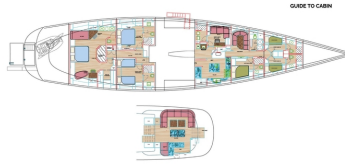

ESCAPADE
Fitzroy Sailing Yacht 125ft (2014)

Ref1590

Fitzroy Yachts

Located: Spain

LAYOUT

ESCAPADE
Fitzroy Sailing Yacht
125ft (2014)
Fitzroy Yachts

Length 37.5 M (124')

Located: Spain