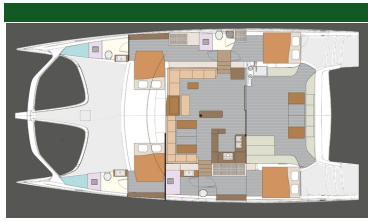

**CLASS 6 NEW**  
CLASS 6 (2019)

Ref. 1331

O Yachts

Located: Lithuania

**CLASS 6 NEW**  
CLASS 6 (2019)  
O Yachts

Length 19.5 M (64')  
Located: Lithuania

Ref. 1331

**€ 1 950 000**  
approx \$ 2 411 877

**Comments:** Go fast, go far ... with pleasure !

If you're looking for a new catamaran under 60ft, then **Class 6** is a wonderful platform for anyone looking for a fast and easy-to-sail multihull (short handed).

- Carbon reinforced structure – Kevlar shield,
- Only 13.5T displacement for 64ft. length,
- Custom flybridge, cockpit and interior.

Class 6 is made for a couple to live onboard for sabbatic (and of course charter will be easier) with 4 principles :

**SPINE CONCEPT :** The secret to combine space and performance

Just like a spine on your body the longitudinal beam is there to carry the catamaran load due to mast efforts when sailing.

**SPINE CONCEPT :** Huge living area on racer