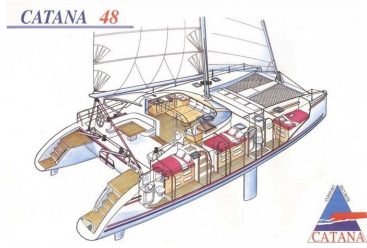

CATANA 48 Charter version (1997)

Catana

Located: Bahamas

CATANA 48 Charter
version (1997)
Catana

Length 15 M (48.0')
Located: Bahamas

Ref1086

\$ 260 000
MANAGEMENT
PROGRAM
FOR CHARTER

Type	Modern
Propulsion	Sail
Hull	Catamaran
Length	15m (48.0')
Beam	8m (23.3')
Draft	2m (5.9')
Hull Material	Fiberglass
Engine	2 / Yanmar / 3JH2CE
Engine HP	40
Guests	10
Guest Cabin(s)	4
Crew Cabin(s)	2
Built/Refit	1997/-
Builder	Lock Crowther / Christophe Barreau

Comments: Boat in very good condition and very well maintained.
This boat is ashore during each low season.
Fully equipped and ready to sail now.