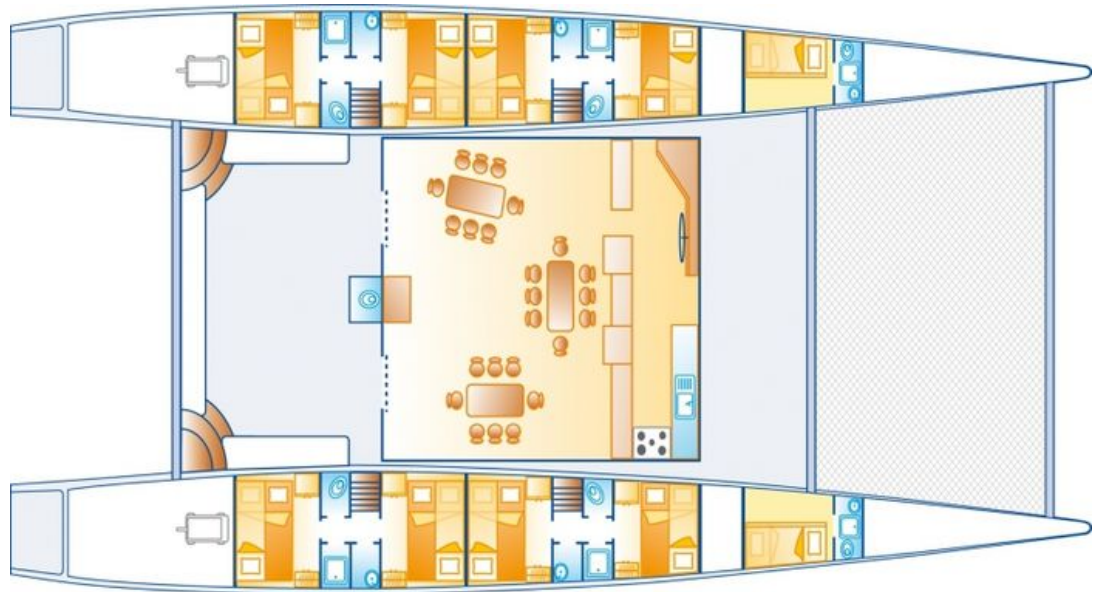

ACCOMODATION

Guest Cabin(s)	8
Double	8
Crew Cabin(s)	2
Single	2
Number berths	18